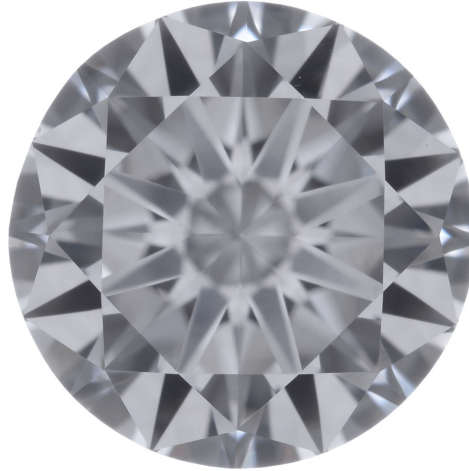

GRADING RESULTS - GIA 4CS

Carat Weight **1.00 carat**
 Color Grade **G**
 Clarity Grade **VVS2**
 Cut Grade **Good**

ADDITIONAL GRADING INFORMATION

Polish **Very Good**
 Symmetry **Very Good**
 Fluorescence **Faint**

IMAGE**CLARITY CHARACTERISTICS****PROPORTION DIAGRAM**

CHARACTERISTIC	LOCATION
Pinpoint	Table
Indented Natural	Lower Half

The diamond in the image is enlarged and standardized to

highlight some of its identifying characteristics such as shape, faceting and clarity; the image may not represent the diamond appearance under different viewing conditions.