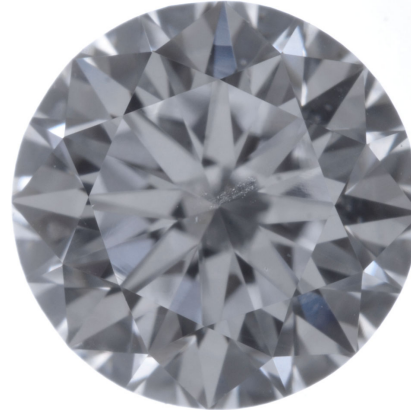

**REPORT RESULTS****THE GIA 4CS****ABOUT THE GIA DIAMOND eREPORT****ABOUT GIA****GIA DIAMOND eREPORT**

Report Date **October 07, 2016**
 GIA Report Number **7238968056**
 Shape and Cutting Style **Round Brilliant**
 Measurements **5.24 - 5.27 x 3.31 mm**

GRADING RESULTS - GIA 4CS

Carat Weight **0.58 carat**
 Color Grade **D**
 Clarity Grade **VS2**
 Cut Grade **Very Good**

ADDITIONAL GRADING INFORMATION

Polish **Good**
 Symmetry **Very Good**
 Fluorescence **Medium Blue**

IMAGE**CLARITY CHARACTERISTICS****PROPORTION DIAGRAM**

CHARACTERISTIC	LOCATION
Cloud	Table
Crystal	Table

The diamond in the image is enlarged and standardized to

highlight some of its identifying characteristics such as shape, faceting and clarity; the image may not represent the diamond appearance under different viewing conditions.