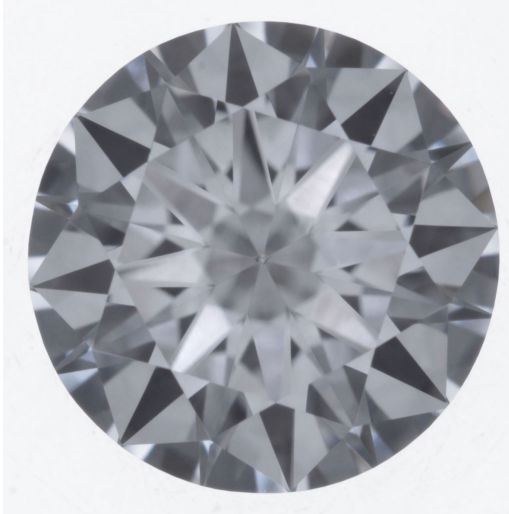

**REPORT RESULTS****THE GIA 4CS****ABOUT THE GIA DIAMOND eREPORT****ABOUT GIA****GIA DIAMOND eREPORT**

Report Date **January 09, 2017**
 GIA Report Number **6245668753**
 Shape and Cutting Style **Round Brilliant**
 Measurements **5.34 - 5.38 x 3.14 mm**

GRADING RESULTS - GIA 4CS

Carat Weight **0.55 carat**
 Color Grade **E**
 Clarity Grade **VVS2**
 Cut Grade **Very Good**

ADDITIONAL GRADING INFORMATION

Polish **Very Good**
 Symmetry **Very Good**
 Fluorescence **Medium Blue**

IMAGE**CLARITY CHARACTERISTICS****PROPORTION DIAGRAM**

CHARACTERISTIC	LOCATION
Cavity	Culet

The diamond in the image is enlarged and standardized to highlight some of its identifying characteristics such as shape, faceting and clarity; the image may not represent the diamond appearance under different viewing conditions.