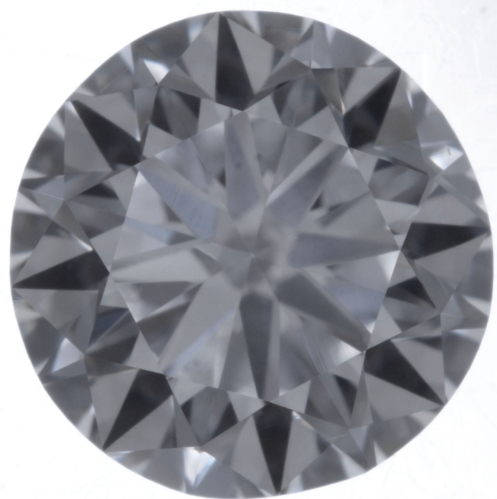

**REPORT RESULTS****THE GIA 4CS****ABOUT THE GIA DIAMOND eREPORT****ABOUT GIA****GIA DIAMOND eREPORT**

Report Date **November 24, 2016**
 GIA Report Number **7242331090**
 Shape and Cutting Style **Round Brilliant**
 Measurements **4.93 - 5.01 x 3.17 mm**

GRADING RESULTS - GIA 4CS

Carat Weight **0.51 carat**
 Color Grade **D**
 Clarity Grade **VVS2**
 Cut Grade **Good**

ADDITIONAL GRADING INFORMATION

Polish **Good**
 Symmetry **Good**
 Fluorescence **None**

IMAGE**CLARITY CHARACTERISTICS****PROPORTION DIAGRAM**

CHARACTERISTIC	LOCATION
Cavity	Upper Half
Cloud	Table
Pinpoint	Table

The diamond in the image is enlarged and standardized to highlight some of its identifying