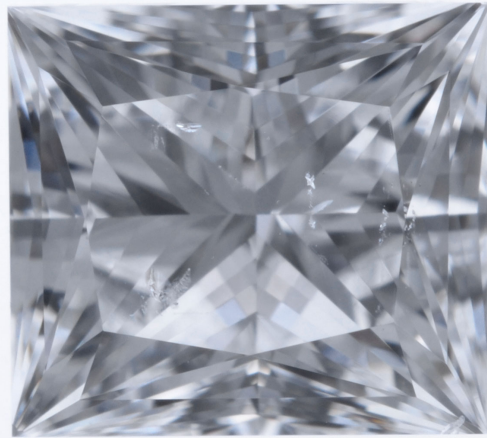

**REPORT RESULTS****THE GIA 4CS****ABOUT THE GIA DIAMOND eREPORT****ABOUT GIA****GIA DIAMOND eREPORT**

Report Date **January 05, 2018**
 GIA Report Number **1279798141**
 Shape and Cutting Style **Rectangular Modified Brilliant**
 Measurements **5.16 x 4.63 x 3.58 mm**

GRADING RESULTS - GIA 4CS

Carat Weight **0.72 carat**
 Color Grade **E**
 Clarity Grade **S11**

ADDITIONAL GRADING INFORMATION

Polish **Very Good**
 Symmetry **Very Good**
 Fluorescence **None**

Inscription: GIA 1279798141

IMAGE**CLARITY CHARACTERISTICS****PROPORTION DIAGRAM**

CHARACTERISTIC	LOCATION
Crystal	Table
Cloud	Table

The diamond in the image is enlarged and standardized to

highlight some of its identifying characteristics such as shape, faceting and clarity; the image may not represent the diamond appearance under different viewing conditions.