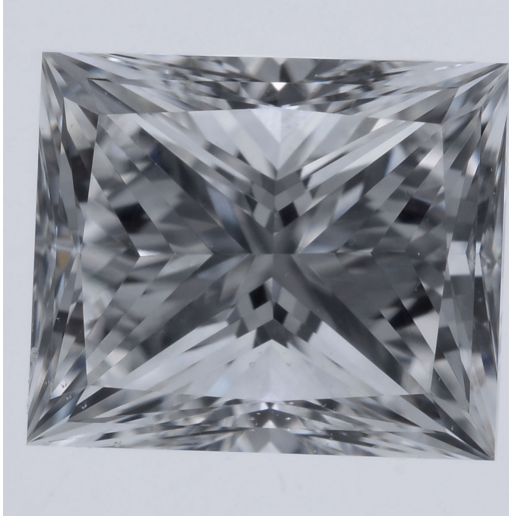

**REPORT RESULTS****THE GIA 4CS****ABOUT THE GIA DIAMOND eREPORT****ABOUT GIA****GIA DIAMOND eREPORT**

Report Date **January 04, 2018**
 GIA Report Number **2276798078**
 Shape and Cutting Style **Rectangular Modified Brilliant**
 Measurements **5.46 x 4.62 x 3.51 mm**

GRADING RESULTS - GIA 4CS

Carat Weight **0.71 carat**
 Color Grade **J**
 Clarity Grade **VS1**

ADDITIONAL GRADING INFORMATION

Polish **Very Good**
 Symmetry **Very Good**
 Fluorescence **Faint**

Inscription: GIA 2276798078

IMAGE**CLARITY CHARACTERISTICS****PROPORTION DIAGRAM**

CHARACTERISTIC	LOCATION
Crystal	Star
Feather	Half Moon
Cloud	Table
Pinpoint	Table

The diamond in the image is enlarged and standardized to highlight some of its identifying characteristics such as shape, faceting