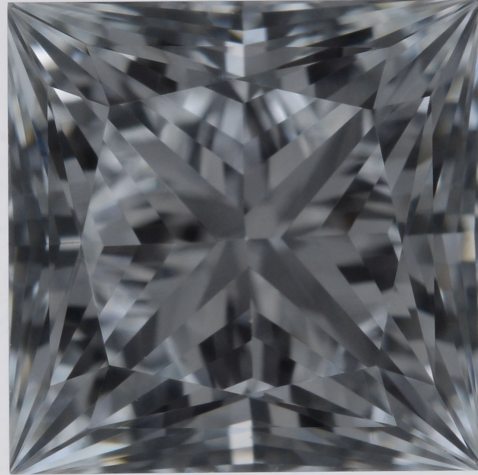

**REPORT RESULTS****THE GIA 4CS****ABOUT THE GIA DIAMOND eREPORT****ABOUT GIA****GIA DIAMOND eREPORT**

Report Date **September 12, 2018**
 GIA Report Number **1192660296**
 Shape and Cutting Style **Square Modified Brilliant**
 Measurements **4.84 x 4.82 x 3.60 mm**

GRADING RESULTS - GIA 4CS

Carat Weight **0.71 carat**
 Color Grade **J**
 Clarity Grade **VVS2**

ADDITIONAL GRADING INFORMATION

Polish **Excellent**
 Symmetry **Very Good**
 Fluorescence **None**

Inscription: GIA 1192660296

IMAGE**CLARITY CHARACTERISTICS****PROPORTION DIAGRAM**

CHARACTERISTIC	LOCATION
Pinpoint	Table
Chip	Chevron
Cloud	Half Moon

The diamond in the image is enlarged and standardized to highlight some of its identifying